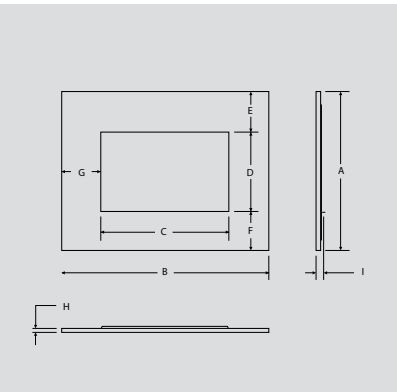

**DESIGNER CLEAN VIEW
CIRCULATING KIT (CVCK)**
Corner Framing Dimensions (inches)

MQRB3328 ZDVRB3622 MQRB4236

A	63 ¹ / ₈ "	56"	63 ¹³ / ₁₆ "
B	33 ⁷ / ₈ "	38 ⁷ / ₁₆ "	42 ⁷ / ₁₆ "
C	33 ⁹ / ₁₆ "	38 ¹ / ₁₆ "	42 ¹ / ₁₆ "
D	14 ⁵ / ₈ "	8 ³ / ₄ "	10 ¹¹ / ₁₆ "
E	44 ⁵ / ₈ "	39 ⁵ / ₈ "	45 ¹ / ₈ "
F	13 ⁷ / ₈ "	11"	13 ³ / ₄ "
G	19 ⁵ / ₈ "	15 ⁵ / ₈ "	19 ¹ / ₂ "
H	31 ⁹ / ₁₆ "	31 ⁷ / ₈ "	31 ⁷ / ₈ "

Top Flue Model	Width	Height
MQRB3328	25 ¹ / ₂ "	14 ³ / ₁₆ "
ZDVRB3622	29 ³ / ₄ "	16 ¹ / ₈ "
MQRB4236	33 ³ / ₈ "	20 ³ / ₈ "

VIEWING AREA

Top Flue Model	Height		Front Width		Depth	
	Actual	Framing	Actual	Framing	Actual	Framing
MQRB3328	33 ³ / ₈ "	38 ³ / ₈ "	33 ⁵ / ₁₆ "	33 ⁷ / ₈ "	16 ⁷ / ₁₆ "	16 ⁹ / ₁₆ "
ZDVRB3622	33 ³ / ₄ "	36 ³ / ₄ "	38 ¹ / ₁₆ "	38 ⁷ / ₁₆ "	18 ¹¹ / ₁₆ "	17 ³ / ₄ "
MQRB4236	36 ¹³ / ₁₆ "	43"	42 ¹ / ₁₆ "	42 ⁷ / ₁₆ "	18 ¹⁵ / ₁₆ "	19 ¹ / ₂ "