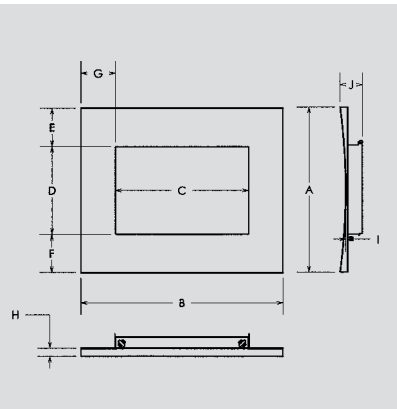

**DESIGNER CLEAN VIEW
CIRCULATING KIT (CVCK)**
Corner Framing Dimensions (inches)

MQRB3328 ZDVRB3622 MQRB4236

A	63 ¹ / ₈ "	56"	63 ¹³ / ₁₆ "
B	33 ⁷ / ₈ "	38 ⁷ / ₁₆ "	42 ⁷ / ₁₆ "
C	33 ⁹ / ₁₆ "	38 ¹ / ₁₆ "	42 ¹ / ₁₆ "
D	14 ⁵ / ₈ "	8 ³ / ₄ "	10 ¹¹ / ₁₆ "
E	44 ⁵ / ₈ "	39 ⁵ / ₈ "	45 ¹ / ₈ "
F	13 ⁷ / ₈ "	11"	13 ³ / ₄ "
G	19 ⁵ / ₈ "	15 ⁵ / ₈ "	19 ¹ / ₂ "
H	31 ⁹ / ₁₆ "	31 ⁷ / ₈ "	31 ⁷ / ₈ "

Top Flue Model	Width	Height
MQRB3328	25 ¹ / ₂ "	14 ³ / ₁₆ "
ZDVRB3622	29 ³ / ₄ "	16 ¹ / ₈ "
MQRB4236	33 ³ / ₈ "	20 ³ / ₈ "

VIEWING AREA

Top Flue Model	Height		Front Width		Depth	
	Actual	Framing	Actual	Framing	Actual	Framing
MQRB3328	33 ³ / ₈ "	38 ³ / ₈ "	33 ⁵ / ₁₆ "	33 ⁷ / ₈ "	16 ⁷ / ₁₆ "	16 ⁹ / ₁₆ "
ZDVRB3622	33 ³ / ₄ "	36 ³ / ₄ "	38 ¹ / ₁₆ "	38 ⁷ / ₁₆ "	18 ¹¹ / ₁₆ "	17 ³ / ₄ "
MQRB4236	36 ¹³ / ₁₆ "	43"	42 ¹ / ₁₆ "	42 ⁷ / ₁₆ "	18 ¹⁵ / ₁₆ "	19 ¹ / ₂ "