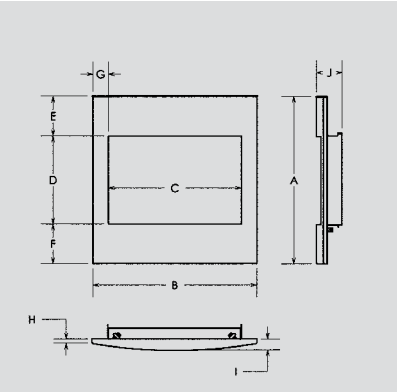

**DESIGNER CLEAN VIEW
CIRCULATING KIT (CVCK)**
Corner Framing Dimensions (inches)

MQRB3328 ZDVRB3622 MQRB4236

A	63 ¹ / ₈ "	56"	63 ¹³ / ₁₆ "
B	33 ⁷ / ₈ "	38 ⁷ / ₁₆ "	42 ⁷ / ₁₆ "
C	33 ⁹ / ₁₆ "	38 ¹ / ₁₆ "	42 ¹ / ₁₆ "
D	14 ⁵ / ₈ "	8 ³ / ₄ "	10 ¹¹ / ₁₆ "
E	44 ⁵ / ₈ "	39 ⁵ / ₈ "	45 ¹ / ₈ "
F	13 ⁷ / ₈ "	11"	13 ³ / ₄ "
G	19 ⁵ / ₈ "	15 ⁵ / ₈ "	19 ¹ / ₂ "
H	31 ⁹ / ₁₆ "	31 ⁷ / ₈ "	31 ⁷ / ₈ "

Top Flue Model	Width	Height
MQRB3328	25 ¹ / ₂ "	14 ³ / ₁₆ "
ZDVRB3622	29 ³ / ₄ "	16 ¹ / ₈ "
MQRB4236	33 ³ / ₈ "	20 ³ / ₈ "

VIEWING AREA

Top Flue Model	Height		Front Width		Depth	
	Actual	Framing	Actual	Framing	Actual	Framing
MQRB3328	33 ³ / ₈ "	38 ³ / ₈ "	33 ⁵ / ₁₆ "	33 ⁷ / ₈ "	16 ⁷ / ₁₆ "	16 ⁹ / ₁₆ "
ZDVRB3622	33 ³ / ₄ "	36 ³ / ₄ "	38 ¹ / ₁₆ "	38 ⁷ / ₁₆ "	18 ¹¹ / ₁₆ "	17 ³ / ₄ "
MQRB4236	36 ¹³ / ₁₆ "	43"	42 ¹ / ₁₆ "	42 ⁷ / ₁₆ "	18 ¹⁵ / ₁₆ "	19 ¹ / ₂ "