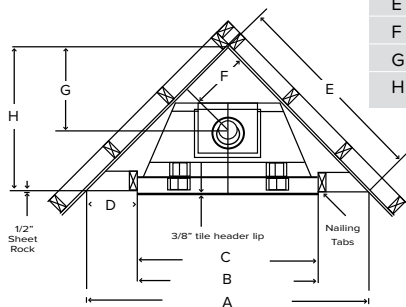

**DESIGNER CLEAN VIEW
CIRCULATING KIT (CVCK)**
Corner Framing Dimensions (inches)

MQRB3328 ZDVRB3622 MQRB4236

A	63 ¹ / ₈ "	56"	63 ¹³ / ₁₆ "
B	33 ⁷ / ₈ "	38 ⁷ / ₁₆ "	42 ⁷ / ₁₆ "
C	33 ⁹ / ₁₆ "	38 ¹ / ₁₆ "	42 ¹ / ₁₆ "
D	14 ⁵ / ₈ "	8 ³ / ₄ "	10 ¹¹ / ₁₆ "
E	44 ⁵ / ₈ "	39 ⁵ / ₈ "	45 ¹ / ₈ "
F	13 ⁷ / ₈ "	11"	13 ³ / ₄ "
G	19 ⁵ / ₈ "	15 ⁵ / ₈ "	19 ¹ / ₂ "
H	31 ⁹ / ₁₆ "	31 ⁷ / ₈ "	31 ⁷ / ₈ "