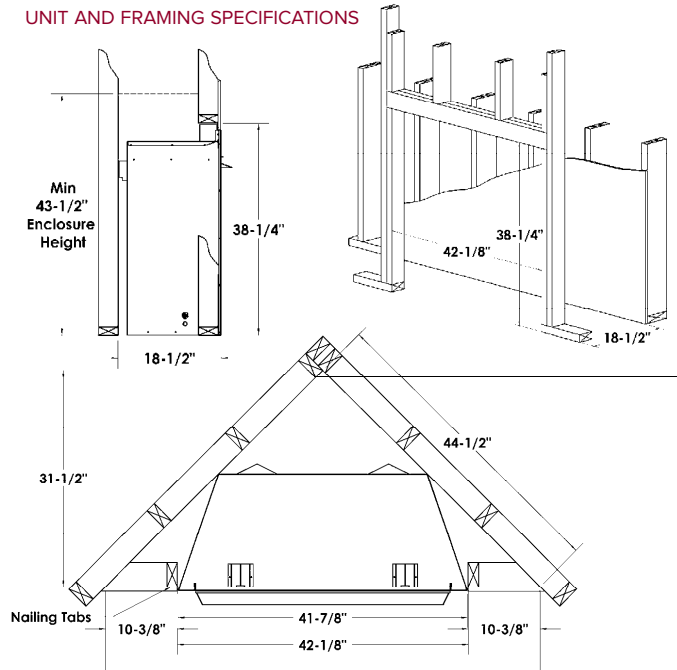

TRIM OPTIONS

BLACK

STAINLESS

STYLING

LIGHT UP YOUR NIGHTS WITH **AURORA**

Nights will never be the same with the new Aurora by Marquis. Designed for your outdoor oasis, this fireplace captures your attention with its Satin Coat Black or Stainless Steel Finish and your choice of a contemporary rock collection or log set. Looks like the stars in the sky now have a little competition.

Model	OFP42N-BLACK OFP42NS-STAINLESS	OFP42LP-BLACK OFP42LPS-STAINLESS
Fuel	Natural	Propane
Input Max.	55,000 BTU	55,000 BTU
Input Min.	38,000 BTU	44,000 BTU

UNIT AND FRAMING SPECIFICATIONS

Unit illustrated is a OFP42NS Outdoor Fireplace in Stainless Steel – Natural Gas, LOGF37 Split Oak Log Set, OFP42RLT Traditional Brick Liner.

STANDARD FEATURES

- > Hi/lo Millivolt valve with variable adjustment of flame and BTU
- > A flame sensor that constantly monitors the pilot flame and provides 100% gas shut off if pilot is not sensed
- > Stainless steel pull screen
- > Lava rock

OPTIONAL FEATURES

Refractory Liner – Traditional and Herringbone

Surround – Stainless steel

Remote Control – On/Off

Weather Cover – Stainless steel or black

Spark Assist – Battery operated pilot burner ignitor

SCREENED PORCH INSTALLATION GUIDELINES

- > Porch Area - 96 sq. ft.
- > Ceiling Height - 92"
- > A minimum of two walls can be screened but must be open to outside ventilation.

Top of screen height - 78" Screen Area - 64 sq. ft

Refer to installation manual for additional details of framing specifications and clearances.

Kingsman Fireplaces maintains a program of continuous testing refinement and improvements of all its products. Some aspect of units shown here may be changed at any time without notice or obligation.
Certification: These models are certified for USA and Canada as an Outdoor Gas Fireplace. CSA 4.96 US 2nd Edition, CGA CR97-003, CGA 2.17-M91.